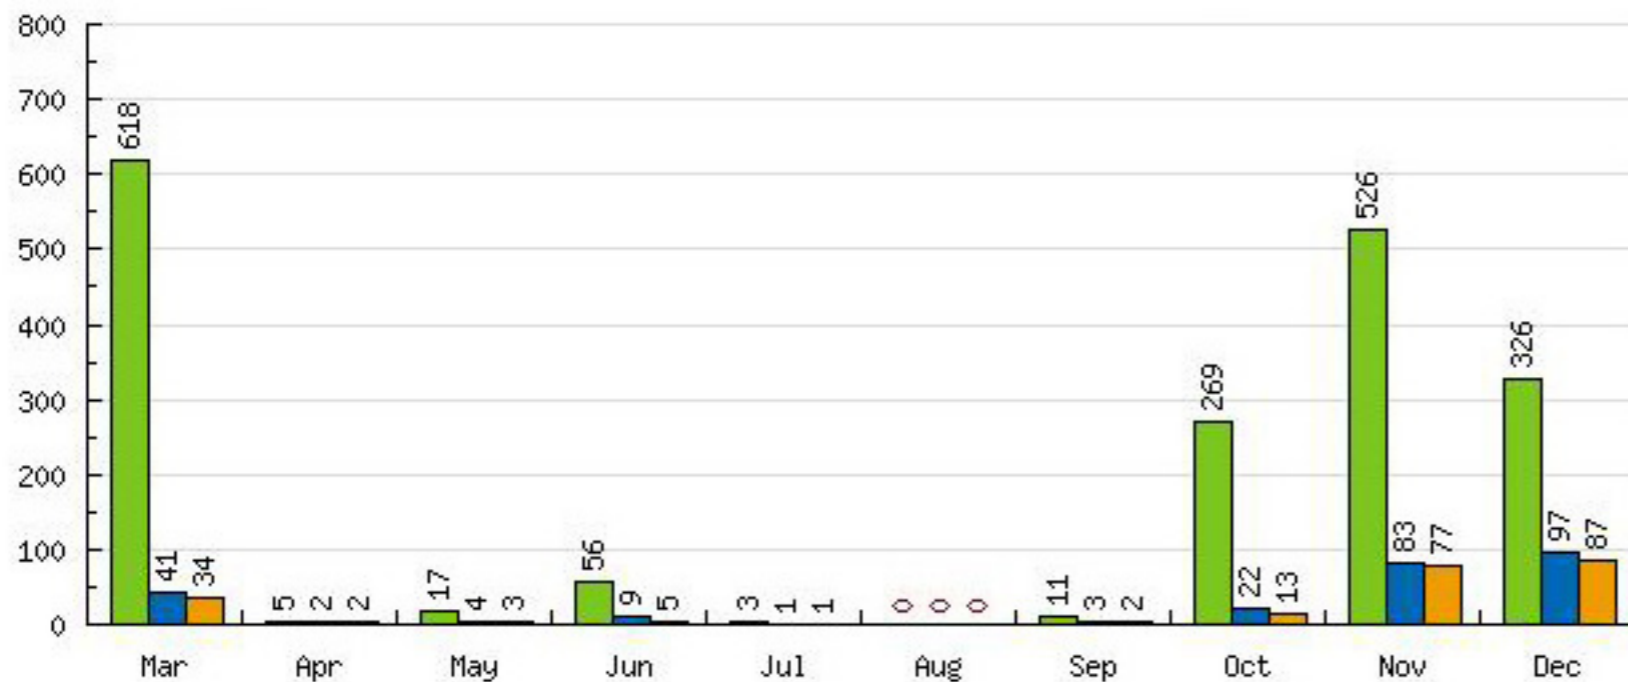

[Daily](#) | [Weekly](#) | **[Monthly](#)** | [Quarterly](#) | [Yearly](#)

Page Loads Unique Visitors Returning Visitors

Select Date: This Year or Jan 2006 - Dec 2006

Select Data: Show Page Loads Show Unique Visitors Show Returning Visitors

Select Graph: Bar Graph | Area Graph | No Graph

[Daily](#) | [Weekly](#) | **[Monthly](#)** | [Quarterly](#) | [Yearly](#) Page Loads Unique Visitors Returning VisitorsSelect Date: This Year 2007 - 2007Select Data: Show Page Loads Show Unique Visitors Show Returning VisitorsSelect Graph: Bar Graph | Area Graph | No Graph

[Daily](#) | [Weekly](#) | **[Monthly](#)** | [Quarterly](#) | [Yearly](#)

■ Page Loads ■ Unique Visitors ■ Returning Visitors

Select Date: This Year or Jan 2008 - Dec 2008Select Data: Show Page Loads Show Unique Visitors Show Returning VisitorsSelect Graph: Bar Graph | Area Graph | No Graph

[Daily](#) | [Weekly](#) | [Monthly](#) | [Quarterly](#) | **[Yearly](#)** Page Loads Unique Visitors Returning Visitors**Select Date:** All Years or 2006 - 2008**Select Data:** Show Page Loads Show Unique Visitors Show Returning Visitors**Select Graph:** Bar Graph | Area Graph | No Graph