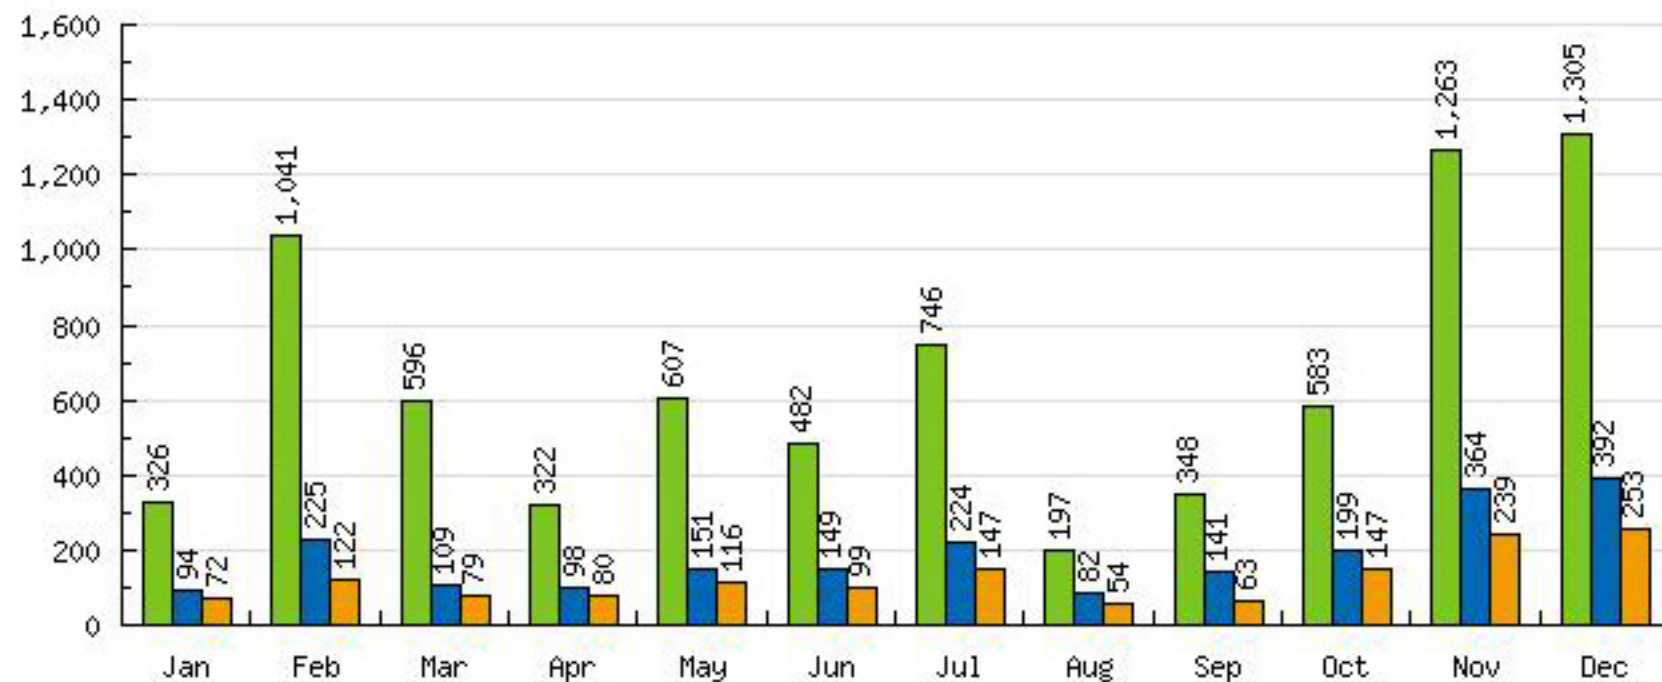

[Daily](#) | [Weekly](#) | **[Monthly](#)** | [Quarterly](#) | [Yearly](#)

Page Loads Unique Visitors Returning Visitors

Select Date: This Year or Jan 2006 - Dec 2006

Select Data: Show Page Loads Show Unique Visitors Show Returning Visitors

Select Graph: Bar Graph | Area Graph | No Graph

[Daily](#) | [Weekly](#) | **[Monthly](#)** | [Quarterly](#) | [Yearly](#) Page Loads Unique Visitors Returning VisitorsSelect Date: This Year 2007 - 2007Select Data: Show Page Loads Show Unique Visitors Show Returning VisitorsSelect Graph: Bar Graph | Area Graph | No Graph

[Daily](#) | [Weekly](#) | **[Monthly](#)** | [Quarterly](#) | [Yearly](#)

■ Page Loads ■ Unique Visitors ■ Returning Visitors

Select Date: This Year or Jan 2008 - Dec 2008Select Data: Show Page Loads Show Unique Visitors Show Returning VisitorsSelect Graph: Bar Graph | Area Graph | No Graph

[Daily](#) | [Weekly](#) | [Monthly](#) | [Quarterly](#) | **[Yearly](#)** Page Loads Unique Visitors Returning Visitors**Select Date:** All Years or 2006 - 2008**Select Data:** Show Page Loads Show Unique Visitors Show Returning Visitors**Select Graph:** Bar Graph | Area Graph | No Graph