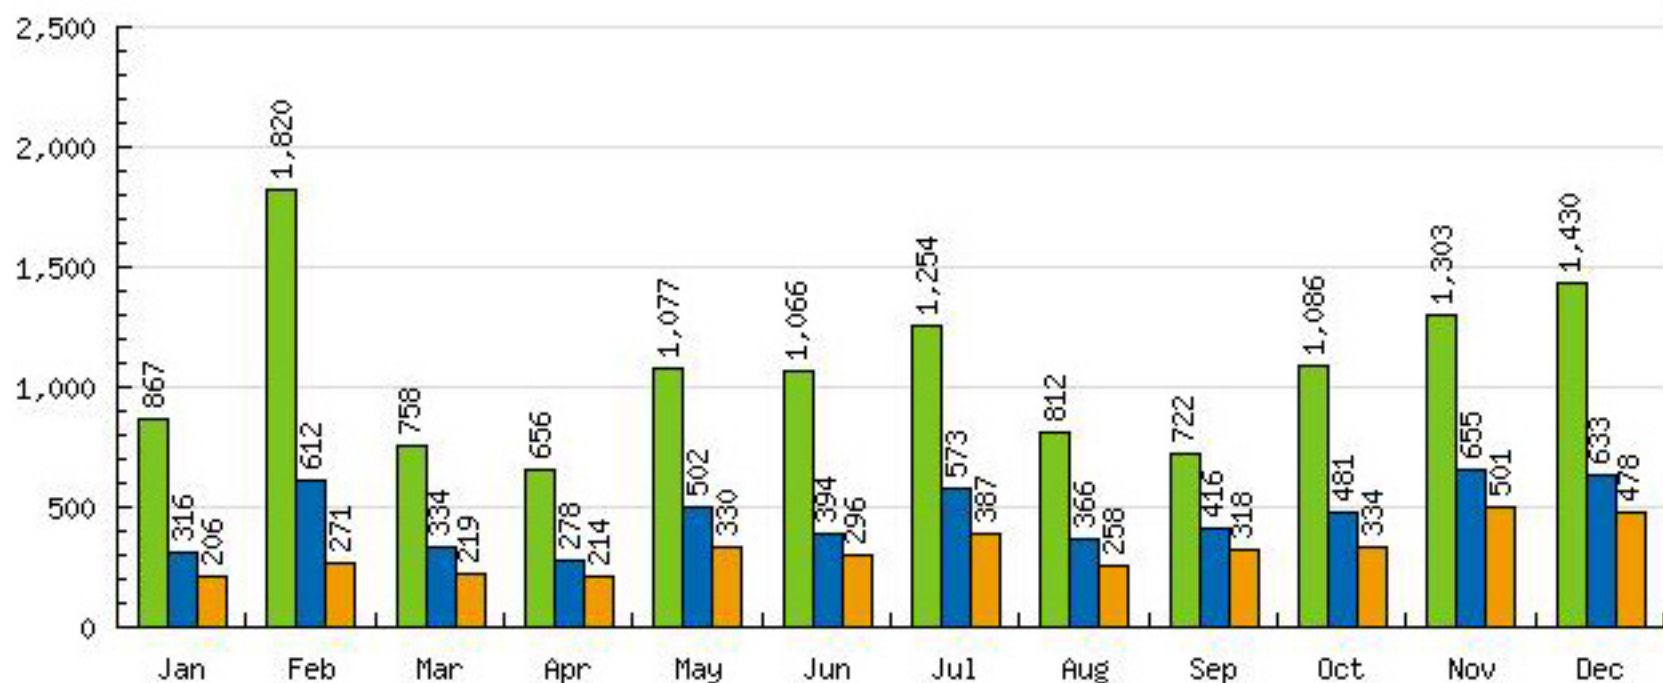

[Daily](#) | [Weekly](#) | **[Monthly](#)** | [Quarterly](#) | [Yearly](#)

Page Loads Unique Visitors Returning Visitors

Select Date: This Year or Jan 2006 - Dec 2006

Select Data: Show Page Loads Show Unique Visitors Show Returning Visitors

Select Graph: Bar Graph | Area Graph | No Graph

[Daily](#) | [Weekly](#) | **[Monthly](#)** | [Quarterly](#) | [Yearly](#) Page Loads Unique Visitors Returning VisitorsSelect Date: This Year 2007 - 2007Select Data: Show Page Loads Show Unique Visitors Show Returning VisitorsSelect Graph: Bar Graph | Area Graph | No Graph

[Daily](#) | [Weekly](#) | **[Monthly](#)** | [Quarterly](#) | [Yearly](#)

■ Page Loads ■ Unique Visitors ■ Returning Visitors

Select Date: This Year or Jan 2008 - Dec 2008Select Data: Show Page Loads Show Unique Visitors Show Returning VisitorsSelect Graph: Bar Graph | Area Graph | No Graph

[Daily](#) | [Weekly](#) | [Monthly](#) | [Quarterly](#) | **[Yearly](#)** Page Loads Unique Visitors Returning Visitors**Select Date:** All Years or 2006 - 2008**Select Data:** Show Page Loads Show Unique Visitors Show Returning Visitors**Select Graph:** Bar Graph | Area Graph | No Graph